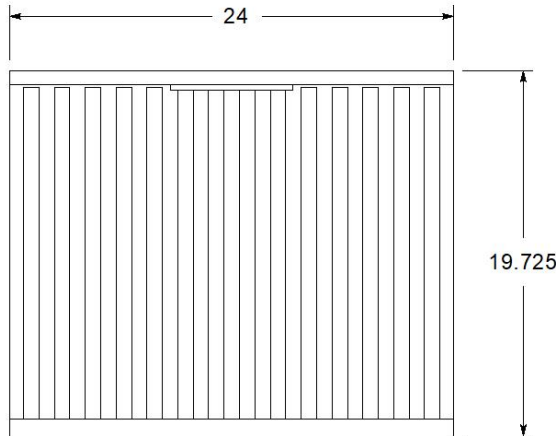

Available Countertops:

- Italian Carrara Marble (M03O-3)
- White Granite/Engineered Stone (C03O-3)

TOP

FRONT

SIDE