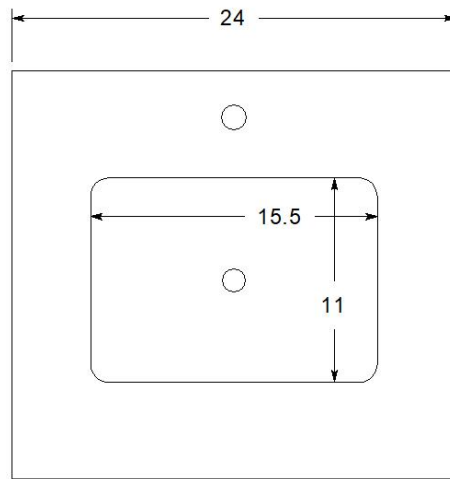

TERRA 24" Wall Mount Vanity

Model : VT-TR24 WM

Designed By: Bemma Design Lab

Features

- 1 soft-close large drawer/1 interior drawer soft-close
- Single hole faucet drilling
- BLUM Under-mount drawer ¾ extension soft close glides
- Solid wood /engineered wood construction w/ veneer
- Plated Stainless Steel trim
- Sherwin-Williams 5 step finish resists moisture and scratches

- Fully finished interiors
- Solid Wood drawers with Dovetail Joints
- Base, glazed ceramic sink and top come fully assembled in one box
- French Cleats and hardware included for wall mounting
- Backsplash not included

All BEMMA bath cabinets are made of solid hardwood and engineered wood, and meet strict CARB-P2 Standards
Ceramic sinks are cUPC certified

Available Base Finish:

- Walnut finish veneer(E24) Satin Brass trim
- Walnut finish veneer (E24) Black Matte trim

Available Countertops:

- Italian Carrara Marble (M03O-3)
- White Granite/Engineered Stone (C03O-3)

TOP